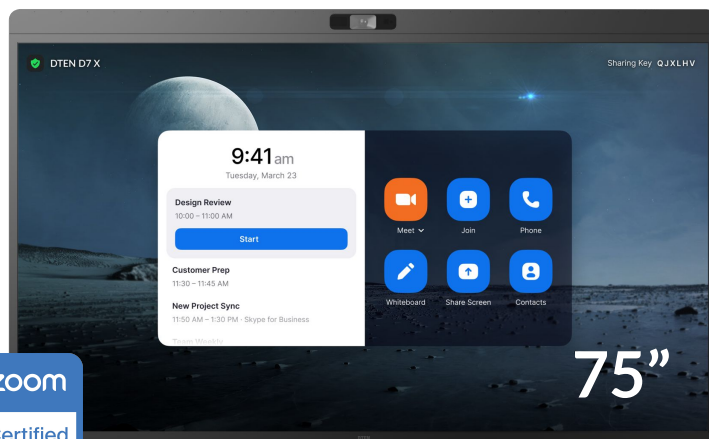

DTEN D7X 75"

Multi-Platform Video Conferencing & Meeting Collaboration Solution

Join Zoom, Microsoft Teams or virtually any other video collaboration meeting with DTEN D7X all-in-one, video, audio, and touch technology for Windows environments.

SPECIFICATIONS

	D7X 75" Windows Edition	D7X 75" Android Edition
Software	Windows IoT	DTEN OS (Android)
All-in-One	Multi-Touch 75" Display Native Zoom Rooms, Native Microsoft Teams Rooms (Android Edition Only) 4K Camera 15-Microphone Array Integrated Speakers Wall Mount Included	
Bring Your Own Device (BYOD)	Smart Connect via single charging USB-C Cable (included) or HDMI In + USB Extension of display via USB-C (computer must support USB-C Alt-mode DisplayPort) Touchback feature on Windows and Mac OS Use D7X Camera, Microphone, Touch and Speakers with any Software Client HDMI Ingest for monitor and content sharing modes Laptop charging (up to 65W)	
Display	LED 75" Ultra HD 4K / 16:9 20 touch-points Low latency- 50 ms response time 180 touch-point reporting rate AI based to improve the touch accuracy Supports dual screens with extended screen support available	
Camera System	Field of View (FOV) 129° Vertical FOV 88° PTZ and preset Zoom Rooms Auto framing Zoom Rooms Smart Gallery DTEN Smart Framing	Field of View (FOV) 90° Vertical FOV 88° PTZ and preset Zoom Rooms Auto framing Zoom Rooms Smart Gallery DTEN Smart Framing
Audio System	15-Microphone Array Integrated Stereo Speakers Acoustic Echo Cancellation Automatic Gain Control (AGC) Automatic Noise Reduction	
Inputs & Outputs	USB-A 3.1 x 4 3.5-mm Jack x 1 (Mic + Headphone) HDMI out x 1 (CEC, HDCP 2.2) HDMI In x 1 (CEC, HDCP 1.4, Dolby AC3) Ethernet 1 GigE (RJ45) x 1 USB-C x1 (USB3.1 Data + DP 1.4 + 65W Charging)	USB-A 3.0 x2 3.5 mm Audio jack x2 (headphone and mic) HDMI out x1 (CEC) HDMI in x1 (CEC, HDCP 2.2, Dolby AC3) Ethernet 1 GigE (RJ45) x 1 USB-C x2 (USB3.0 Data + DP 1.4 + 65W Charging)