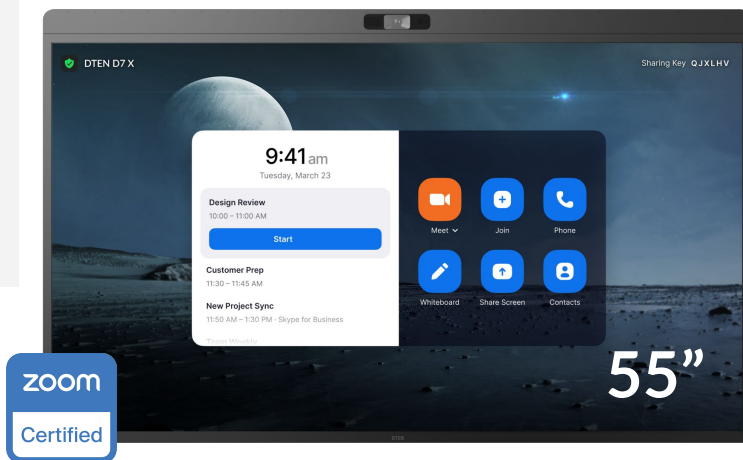

DTEN D7X 55"

Multi-Platform Video Conferencing & Meeting Collaboration Solution

Join Zoom, Microsoft Teams or virtually any other video collaboration meeting with DTEN D7X all-in-one, video, audio, and touch technology for Windows environments.

SPECIFICATIONS

	D7X 55" Windows Edition	D7X 55" Android Edition
Software	Windows IoT	DTEN OS (Android)
All-in-One	Multi-Touch 55" Display Native Zoom Rooms, Native Microsoft Teams Rooms (Android Edition Only) 4K Camera 15-Microphone Array Integrated Speakers Wall Mount Included	
Bring Your Own Device (BYOD)	Smart Connect via single charging USB-C Cable (included) or HDMI In + USB Extension of display via USB-C (computer must support USB-C Alt-mode DisplayPort) Touchback feature on Windows and Mac OS Use D7X Camera, Microphone, Touch and Speakers with any Software Client HDMI Ingest for monitor and content sharing modes Laptop charging (up to 65W)	
Display	LED 55" Ultra HD 4K / 16:9 20 touch-points Low latency- 50 ms response time 180 touch-point reporting rate AI based to improve the touch accuracy Supports dual screens with extended screen support available	
Camera System	Field of View (FOV) 129° Vertical FOV 88° PTZ and preset Zoom Rooms Auto framing Zoom Rooms Smart Gallery DTEN Smart Framing	
Audio System	15-Microphone Array Integrated Stereo Speakers Acoustic Echo Cancellation Automatic Gain Control (AGC) Automatic Noise Reduction	
Inputs & Outputs	USB-A 3.1 x 4 3.5-mm Jack x 1 (Mic + Headphone) HDMI out x 1 (CEC, HDCP 2.2) HDMI In x 1 (CEC, HDCP 1.4, Dolby AC3) Ethernet 1 GigE (RJ45) x 1 USB-C x1 (USB3.1 Data + DP 1.4 + 65W Charging)	USB-A 3.0 x2 3.5 mm Audio jack x2 (headphone and mic) HDMI out x1 (CEC) HDMI in x1 (CEC, HDCP 2.2, Dolby AC3) Ethernet 1 GigE (RJ45) x 1 USB-C x2 (USB3.0 Data + DP 1.4 + 65W Charging)