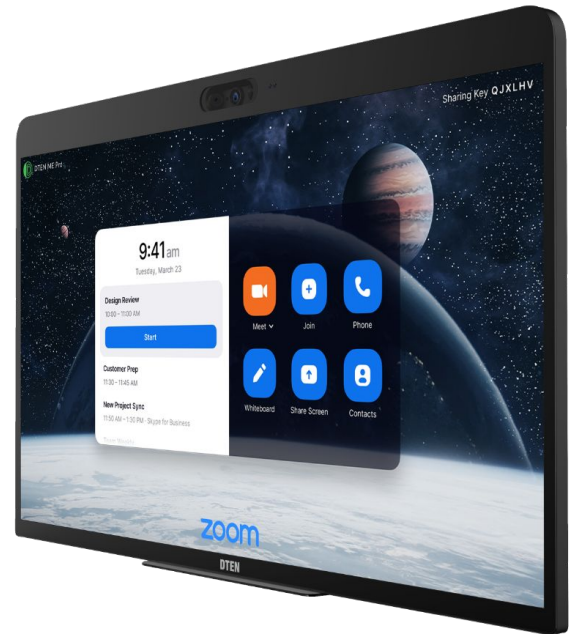

DTEN ME Pro

27" Personal Meeting and Collaboration Device

SOLUTION OVERVIEW

True All-in-One Convenience

DTEN ME Pro transforms the personal workspace into a powerful all-in-one video meeting and touch collaboration command center.

Bring Your Own Meeting

The new DTEN ME Pro allows Zoom users to leverage their existing PC or Mac to join colleagues and friends on virtually any video meeting platform.

With **DTEN Smart Connect**, easily attach the DTEN ME Pro to any PC or Mac and instantly access DTEN's award-winning 8-element microphone array, integrated cameras, multi-touch screen and speakers during any video meeting or multimedia application.

Supercharged Collaboration

The DTEN ME Pro was built for collaboration. At 27", it is perfectly sized to fit neatly on the desk while providing a spacious touchscreen display ideal to see meeting participants and interact with content effectively.

At 27", the DTEN ME HD display lets you see everyone in the meeting so you can "read the room", interpret visual cues, and feel the energy of your guests and colleagues in the meeting.

DTEN Audio AI, based on advanced machine learning, reduces background noise and distractions so you can stay focused on the conversation. Proprietary DSP audio processing delivers crystal clear audio so you and your meeting participants won't miss a word.