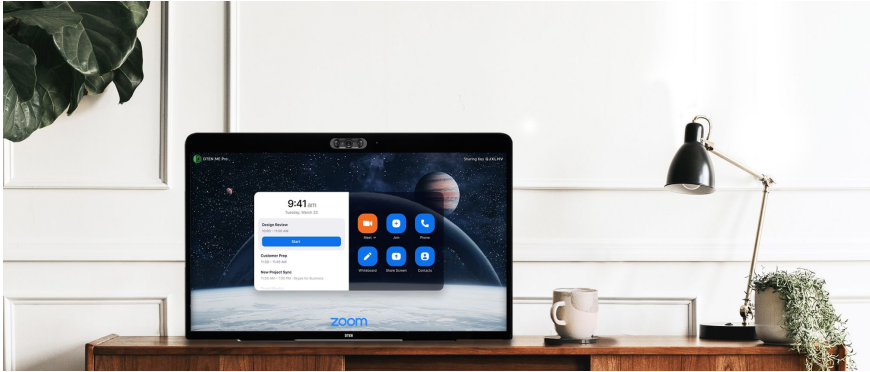

DTEN ME Pro

27" Personal Meeting and Collaboration Device

SOLUTION OVERVIEW

True All-in-One Convenience

DTEN ME Pro transforms the personal workspace into a powerful all-in-one video meeting and touch collaboration command center.

Bring Your Own Meeting

The new DTEN ME Pro allows Zoom users to leverage their existing PC or Mac to join colleagues and friends on virtually any video meeting platform.

With **DTEN Smart Connect**, easily attach the DTEN ME Pro to any PC or Mac and instantly access DTEN's award-winning 8-element microphone array, integrated cameras, multi-touch screen and speakers during any video meeting or multimedia application.

Designed for the Personal Workstation

Connect remotely with colleagues and clients and get work done faster. The DTEN ME Pro is a turnkey video communications solution that mirrors in-office collaboration technology and brings enhanced productivity to the personal workstation.