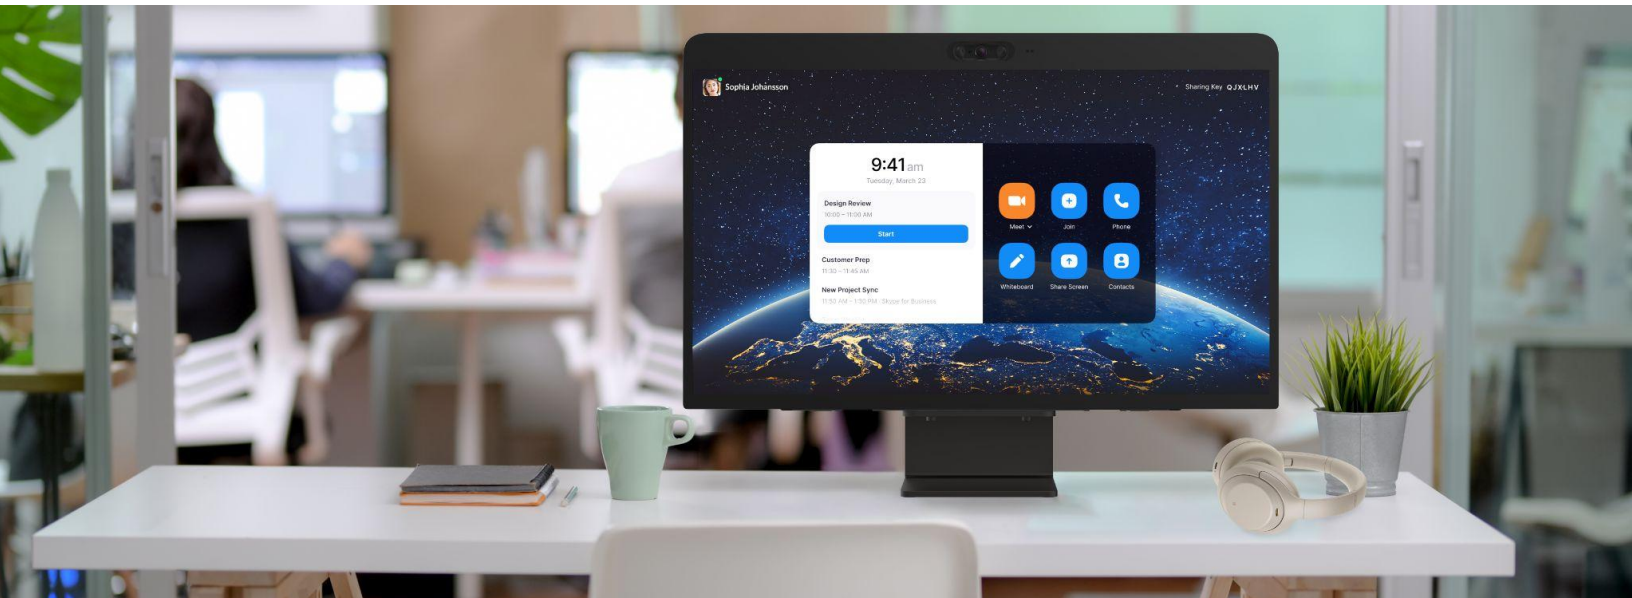

DTEN ME Pro

27" Personal Meeting and Collaboration Device

SOLUTION OVERVIEW

True All-in-One Convenience

DTEN ME Pro transforms the personal workspace into a powerful all-in-one video meeting and touch collaboration command center.

Bring Your Own Meeting

The new DTEN ME Pro allows Zoom users to leverage their existing PC or Mac to join colleagues and friends on virtually any video meeting platform.

With **DTEN Smart Connect**, easily attach the DTEN ME Pro to any PC or Mac and instantly access DTEN's award-winning 8-element microphone array, integrated cameras, multi-touch screen and speakers during any video meeting or multimedia application.

Designed for the Personal Workstation

Connect remotely with colleagues and clients and get work done faster. The DTEN ME Pro is a turnkey video communications solution that mirrors in-office collaboration technology and brings enhanced productivity to the personal workstation.

An Exceptional Meeting Experience

Establishing rapport, trust and genuine understanding requires attention to visual cues. The DTEN ME Pro's smart HD camera array delivers production quality video with life-like images to capture every visual nuance. So go ahead and make a great impression during every meeting.