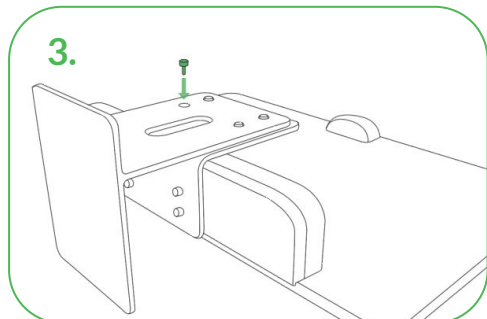

DTEN ME Stand

Create the Ideal Desktop Setup for DTEN ME

Elegantly Designed for Better Ergonomics and Versatility

DTEN ME Stand blends comfort and style to create the ideal comfortview for the DTEN ME.

Its trim profile perfectly complements the elegant, modern look of the DTEN ME creating an ideal desktop set up

- Better Ergonomics
- Modern Design
- Simple Setup

Easy Installation and Adjustment

100x100mm hole pattern for compatibility with most standard VESA desktop and wall mounts

Easy hand-turn screws - no tools required