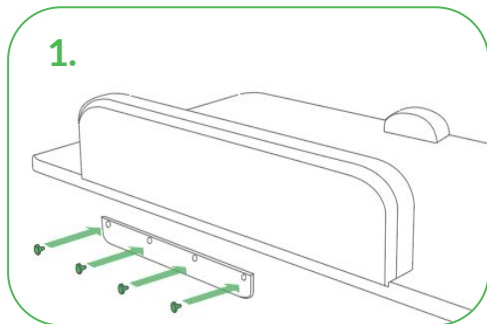

DTEN ME Stand

Create the Ideal Desktop Setup for DTEN ME

Elegantly Designed for Better Ergonomics and Versatility

DTEN ME Stand blends comfort and style to create the ideal comfortview for the DTEN ME.

Its trim profile perfectly complements the elegant, modern look of the DTEN ME creating an ideal desktop set up

- Better Ergonomics
- Modern Design
- Simple Setup

Easy Installation and Adjustment

100x100mm hole pattern for compatibility with most standard VESA desktop and wall mounts

Easy hand-turn screws - no tools required