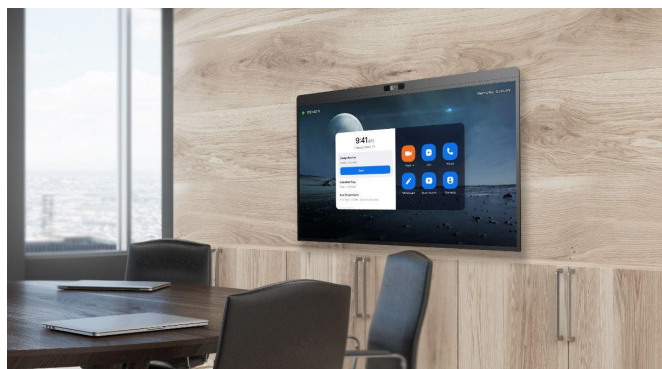

DTEN D7X 55"

Multi-Platform Video Conferencing & Meeting Collaboration Solution

SPECIFICATIONS CONT'D

	D7X 55" Windows Edition	D7X 55" Android Edition
Part Number	DB71455E	DBR1455E
Network	Ethernet (RJ-45) 1 GigE Wi-Fi 802.11a/b/g/n/ax (Support WiFi i6) IPv4 Dynamic Host Configuration Protocol (DHCP)/ Static HTTP/HTTPS Proxy Support Bluetooth 5.0	Ethernet (RJ-45) 1000 Mbps Wi-Fi 802.11a/b/g/n/ax, 802.11ax (2.4, 5 GHz and 6GHz) IPv4 Dynamic Host Configuration Protocol (DHCP)/ Static HTTP/HTTPS Proxy Support Bluetooth 5.0
VESA	400 x 300 mm	
Power	100 to 240 V AC, 50 to 60 Hz	
Product Dimensions	49 x 30.5 x 2.13 in (1245 x 774 x 54 mm)	
Product Weight	47 lbs (21.3 kg)	48.3 lbs (21.9 kg)
Packaging Dimensions	53.8 x 34.5 x 6.4 in (1367x877x162 mm) / With an outer box	
Packaging Weight	63.7 lbs (28.9 kg)	65 lbs (29.5 kg)
Operating Temperature and Humidity	Operating Temperature 0°C to 40°C Storage Temperature -10°C to 60°C Operating Humidity 20% to 80% RH Storage Humidity 10% to 60% RH	
Services Available	DTEN Orbit Service	
In the Box	DTEN D7X 55 x1 Wall Mount x1 Stylus x1 Power cord x 5 (Type B,D,F,G,I) USB-C cable x 1 (For BYOD) Antenna x 2 Product Guide