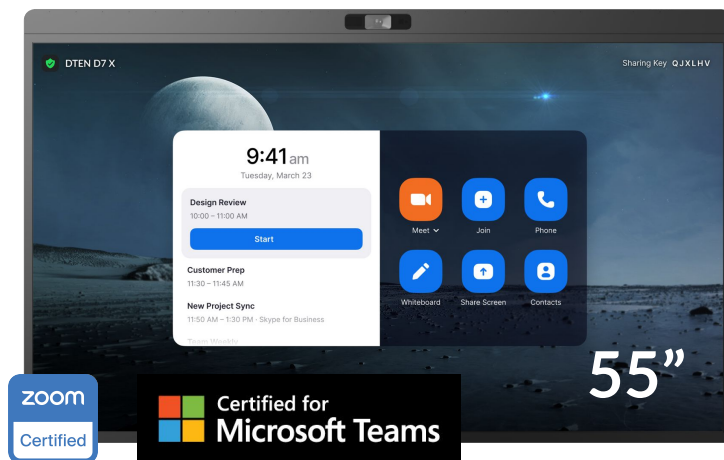

## Multi-Platform Video Conferencing & Meeting Collaboration Solution

Join Zoom, Microsoft Teams or virtually any other video collaboration meeting with DTEN D7X all-in-one, video, audio, and touch technology for Windows environments.

### SPECIFICATIONS

	D7X 55" Windows Edition	D7X 55" Android Edition
Part Number	DB71455E	DBR1455E
Software	Windows IoT	DTEN OS (Android)
All-in-One	Multi-Touch 55" Display Native Zoom Rooms, Native Microsoft Teams Rooms (Android Edition Only) 4K Camera 15-Microphone Array Integrated Speakers Wall Mount Included	
Bring Your Own Device (BYOD)	Smart Connect via single charging USB-C Cable (included) or HDMI In + USB Extension of display via USB-C (computer must support USB-C Alt-mode DisplayPort) Touchback feature on Windows and Mac OS Use D7X Camera, Microphone, Touch and Speakers with any Software Client HDMI Ingest for monitor and content sharing modes Laptop charging (up to 65W)	
Display	LED 55" Ultra HD 4K / 16:9 20 touch-points Low latency- 50 ms response time 180 touch-point reporting rate AI based to improve the touch accuracy Supports dual screens with extended screen support available	
Camera System	Field of View (FOV) 120° / Vertical FOV 88° PTZ and preset Zoom Rooms Auto framing Zoom Rooms Smart Gallery DTEN Smart Framing	
Audio System	15-Microphone Array Integrated Stereo Speakers (2x20W) Acoustic Echo Cancellation / Automatic Gain Control (AGC) / Automatic Noise Reduction	
Inputs & Outputs	USB-A 3.1 x 4 3.5-mm Jack x 1 (Mic + Headphone) HDMI out x 1 (CEC, HDCP 2.2) HDMI In x 1 (CEC, HDCP 1.4, Dolby AC3) Ethernet 1 GigE (RJ45) x 1 USB-C x1 (USB3.1 Data + DP 1.4 + 65W Charging)	USB-A 3.0 x2 3.5 mm Audio jack x2 (headphone and mic) HDMI out x1 (CEC) HDMI in x1 (CEC, HDCP 2.2, Dolby AC3) Ethernet 1 GigE (RJ45) x 1 USB-C x2 (USB3.0 Data + DP 1.4 + 65W Charging)