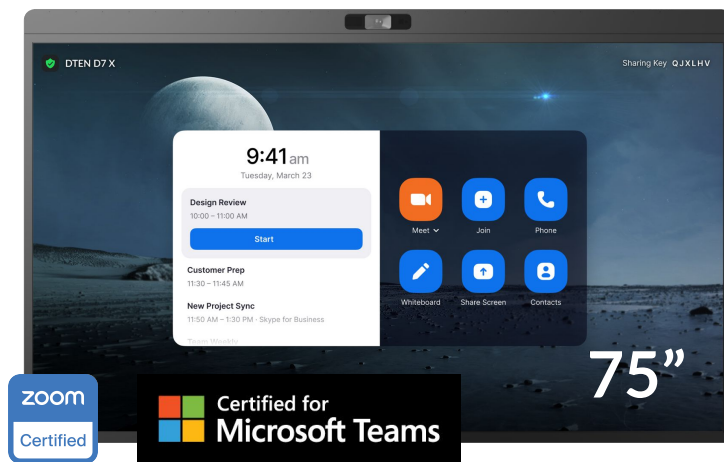

DTEN D7X 75"

Multi-Platform Video Conferencing & Meeting Collaboration Solution

Join Zoom, Microsoft Teams or virtually any other video collaboration meeting with DTEN D7X all-in-one, video, audio, and touch technology for Windows environments.

SPECIFICATIONS

	D7X 75" Windows Edition	D7X 75" Android Edition
Part Number	DB71475E	DBR1475E
Software	Windows IoT	DTEN OS (Android)
All-in-One	Multi-Touch 75" Display Native Zoom Rooms, Native Microsoft Teams Rooms (Android Edition Only) 4K Camera 15-Microphone Array Integrated Speakers Wall Mount Included	
Bring Your Own Device (BYOD)	Smart Connect via single charging USB-C Cable (included) or HDMI In + USB Extension of display via USB-C (computer must support USB-C Alt-mode DisplayPort) Touchback feature on Windows and Mac OS Use D7X Camera, Microphone, Touch and Speakers with any Software Client HDMI Ingest for monitor and content sharing modes Laptop charging (up to 65W)	
Display	LED 75" Ultra HD 4K / 16:9 20 touch-points Low latency- 50 ms response time 180 touch-point reporting rate AI based to improve the touch accuracy Supports dual screens with extended screen support available	
Camera System	Field of View (FOV) 90° Vertical FOV 88° PTZ and preset Zoom Rooms Auto framing / Zoom Rooms Smart Gallery DTEN Smart Framing	
Audio System	15-Microphone Array Integrated Stereo Speakers (2x20W) Acoustic Echo Cancellation / Automatic Gain Control (AGC) / Automatic Noise Reduction	
Inputs & Outputs	USB-A 3.1 x 4 3.5-mm Jack x 1 (Mic + Headphone) HDMI out x 1 (CEC, HDCP 2.2) HDMI In x 1 (CEC, HDCP 1.4, Dolby AC3) Ethernet 1 GigE (RJ45) x 1 USB-C x1 (USB3.1 Data + DP 1.4 + 65W Charging)	USB-A 3.0 x2 3.5 mm Audio jack x2 (headphone and mic) HDMI out x1 (CEC) HDMI in x1 (CEC, HDCP 2.2, Dolby AC3) Ethernet 1 GigE (RJ45) x 1 USB-C x2 (USB3.0 Data + DP 1.4 + 65W Charging)