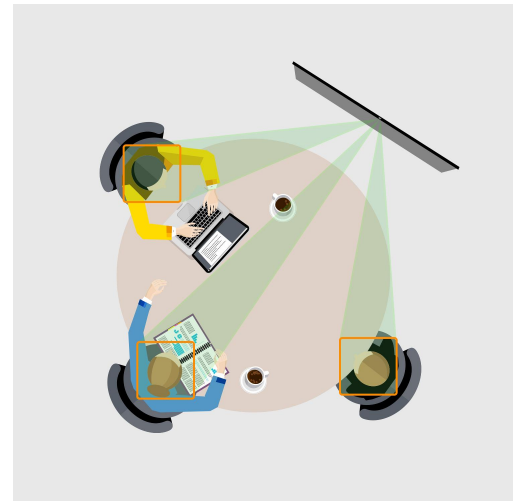

SOLUTION OVERVIEW

Inclusion, Engagement, and Equity in the Hybrid Office

While staying connected is at the center of the new hybrid office, combining in-person meetings with remote team members can sometimes leave people feeling more challenged to participate and contribute in meetings.

How can we keep remote and in-room participants feeling connected to each other in hybrid work environments? Technology that enables everyone to be seen and heard clearly is required. Beyond this, solutions need to create equal opportunities for remote and in-room participants to participate and engage with each other and content.