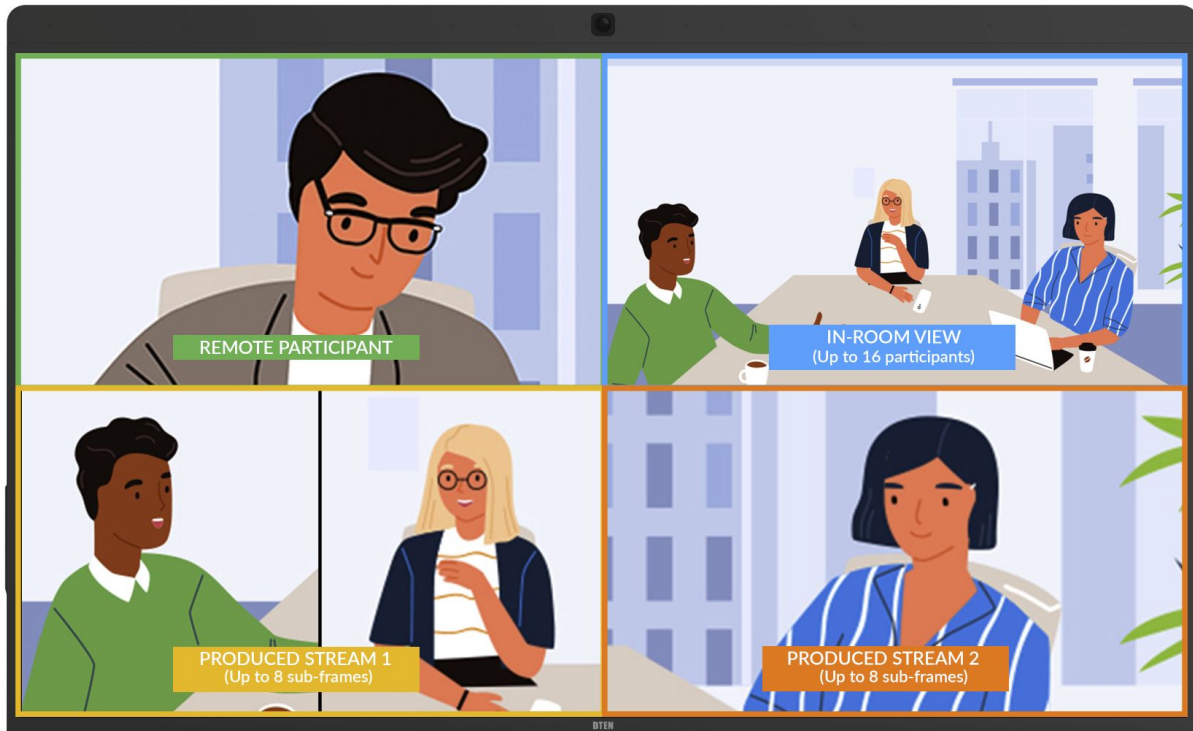

Rely on a simplified, professional meeting experience with Smart Gallery on the DTEN D7.

More Immersive Meeting Experiences with Touch Collaboration

- As each participant is equally prominent on screen, nuanced facial cues, gestures and body language are more clearly conveyed, resulting in more natural and immersive conversations.
- Easy access to content sharing, whiteboarding and annotation result in more collaboration and productivity.

Equal Presence

- Remote workers will gain a better sense of the in-room experience as Smart Gallery follows in-room participants who leave and enter the room, capturing the flow of people, regardless of their physical proximity to the DTEN D7 or location in the meeting room.

AI Powered

- Once enabled, each in-person and remote meeting participant is automatically detected by AI camera technology and assigned to their own perfectly composed frame.
- DTEN All-in-One collaboration solutions use clever AI technology to deliver a professional video meeting experience with life-like video, crystal-clear audio and intuitive touch collaboration.

Smart Gallery

- Available on DTEN D7 55", 75", Dual 55" and Dual 75"
- Employs proprietary AI technology to optimize focus and composition for up to 16 participants, split between 3 windows (room view, stream 1 and stream 2)
- Dynamically adjusts to frame meeting participants that may be sitting, standing or actively moving about the room
- Works behind the scenes without requiring any manual adjustment or settings
- DTEN Smart Gallery can be enabled by toggling the Multi-Stream Camera Control Mode available in Zoom Device Management settings (*requires Zoom Rooms v 5.8.0 or later*)

Available Today on DTEN D7 Version 5.9.3