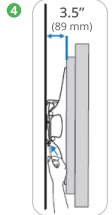

D7 55" Wall Mount Bracket

VESA Size

✓ 400 x 300 mm

Display Size

Install & Setup

Recommended minimum installation height

Recommended minimum object distance

Recommended height- eye level

Structure

Mounting Hole Pattern: 400 x 300mm