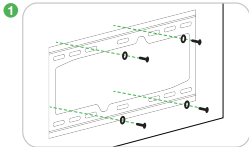

D7 55" Wall Mount Bracket

VESA Size

✓ 400 x 300 mm

Display Size

Install & Setup

Recommended minimum installation height

Recommended minimum object distance

Recommended height- eye level

Structure

Mounting Hole Pattern: 400 x 300mm