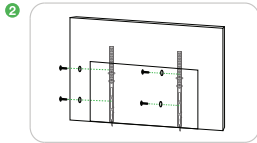

D7 55" Wall Mount Bracket

VESA Size

✓ 400 x 300 mm

Display Size

Install & Setup

Recommended minimum installation height

Recommended minimum object distance

Recommended height- eye level

Structure

Mounting Hole Pattern: 400 x 300mm