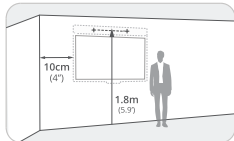

D7 55" Wall Mount Bracket

VESA Size

✓ 400 x 300 mm

Display Size

Install & Setup

Recommended minimum installation height

Recommended minimum object distance

Recommended height- eye level

Structure

Mounting Hole Pattern: 400 x 300mm