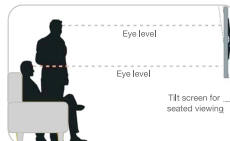

D7 55" Wall Mount Bracket

VESA Size

✓ 400 x 300 mm

Display Size

Install & Setup

Recommended minimum installation height

Recommended minimum object distance

Recommended height- eye level

Structure

Mounting Hole Pattern: 400 x 300mm