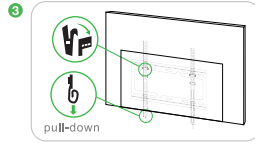

D7 55" Wall Mount Bracket

VESA Size

✓ 400 x 300 mm

Display Size

Install & Setup

Recommended minimum installation height

Recommended minimum object distance

Recommended height- eye level

Structure

Mounting Hole Pattern: 400 x 300mm