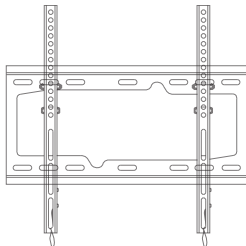

D7 55" Wall Mount Bracket

VESA Size

✓ 400 x 300 mm

Display Size

Install & Setup

Recommended minimum installation height

Recommended minimum object distance

Recommended height- eye level

Structure

Mounting Hole Pattern: 400 x 300mm