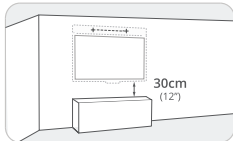

D7 55" Wall Mount Bracket

VESA Size

✓ 400 x 300 mm

Display Size

Install & Setup

Recommended minimum installation height

Recommended minimum object distance

Recommended height- eye level

Structure

Mounting Hole Pattern: 400 x 300mm