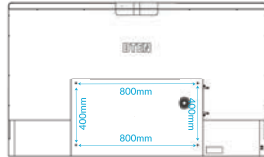

# 75" Wall Mount Bracket

## VESA Size

800 mm x 400 mm

## Structure

Mounting Hole Pattern: 800 mm x 400 mm

## Mount Size