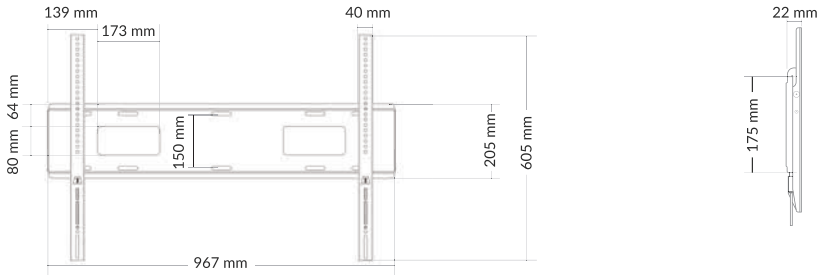

# 75" Wall Mount Bracket

## VESA Size

800 mm x 400 mm

## Structure

Mounting Hole Pattern: 800 mm x 400 mm

## Mount Size