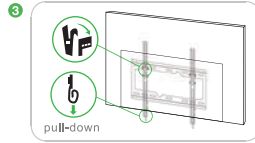

Install & Setup

Recommended minimum installation height