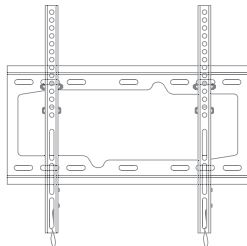

## Mount size

## Install & Setup

Recommended minimum installation height

Recommended minimum object distance

Recommended height- eye level

## Structure

Mounting Hole Pattern: 400 x 300mm