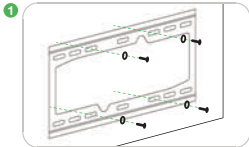

Install & Setup

Recommended minimum installation height