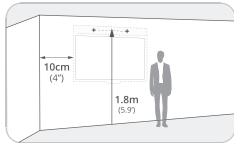

Install & Setup

Recommended minimum installation height