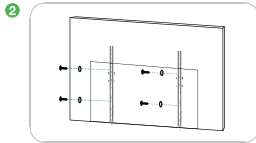

Install & Setup

Recommended minimum installation height