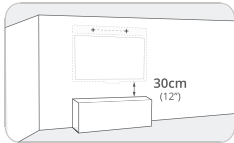

## VESA Size

✓ 400 x 300 mm

## Display Size

## Mount size

## Install & Setup

Recommended minimum installation height

Recommended minimum object distance

Recommended height- eye level