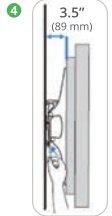

Install & Setup

Recommended minimum installation height